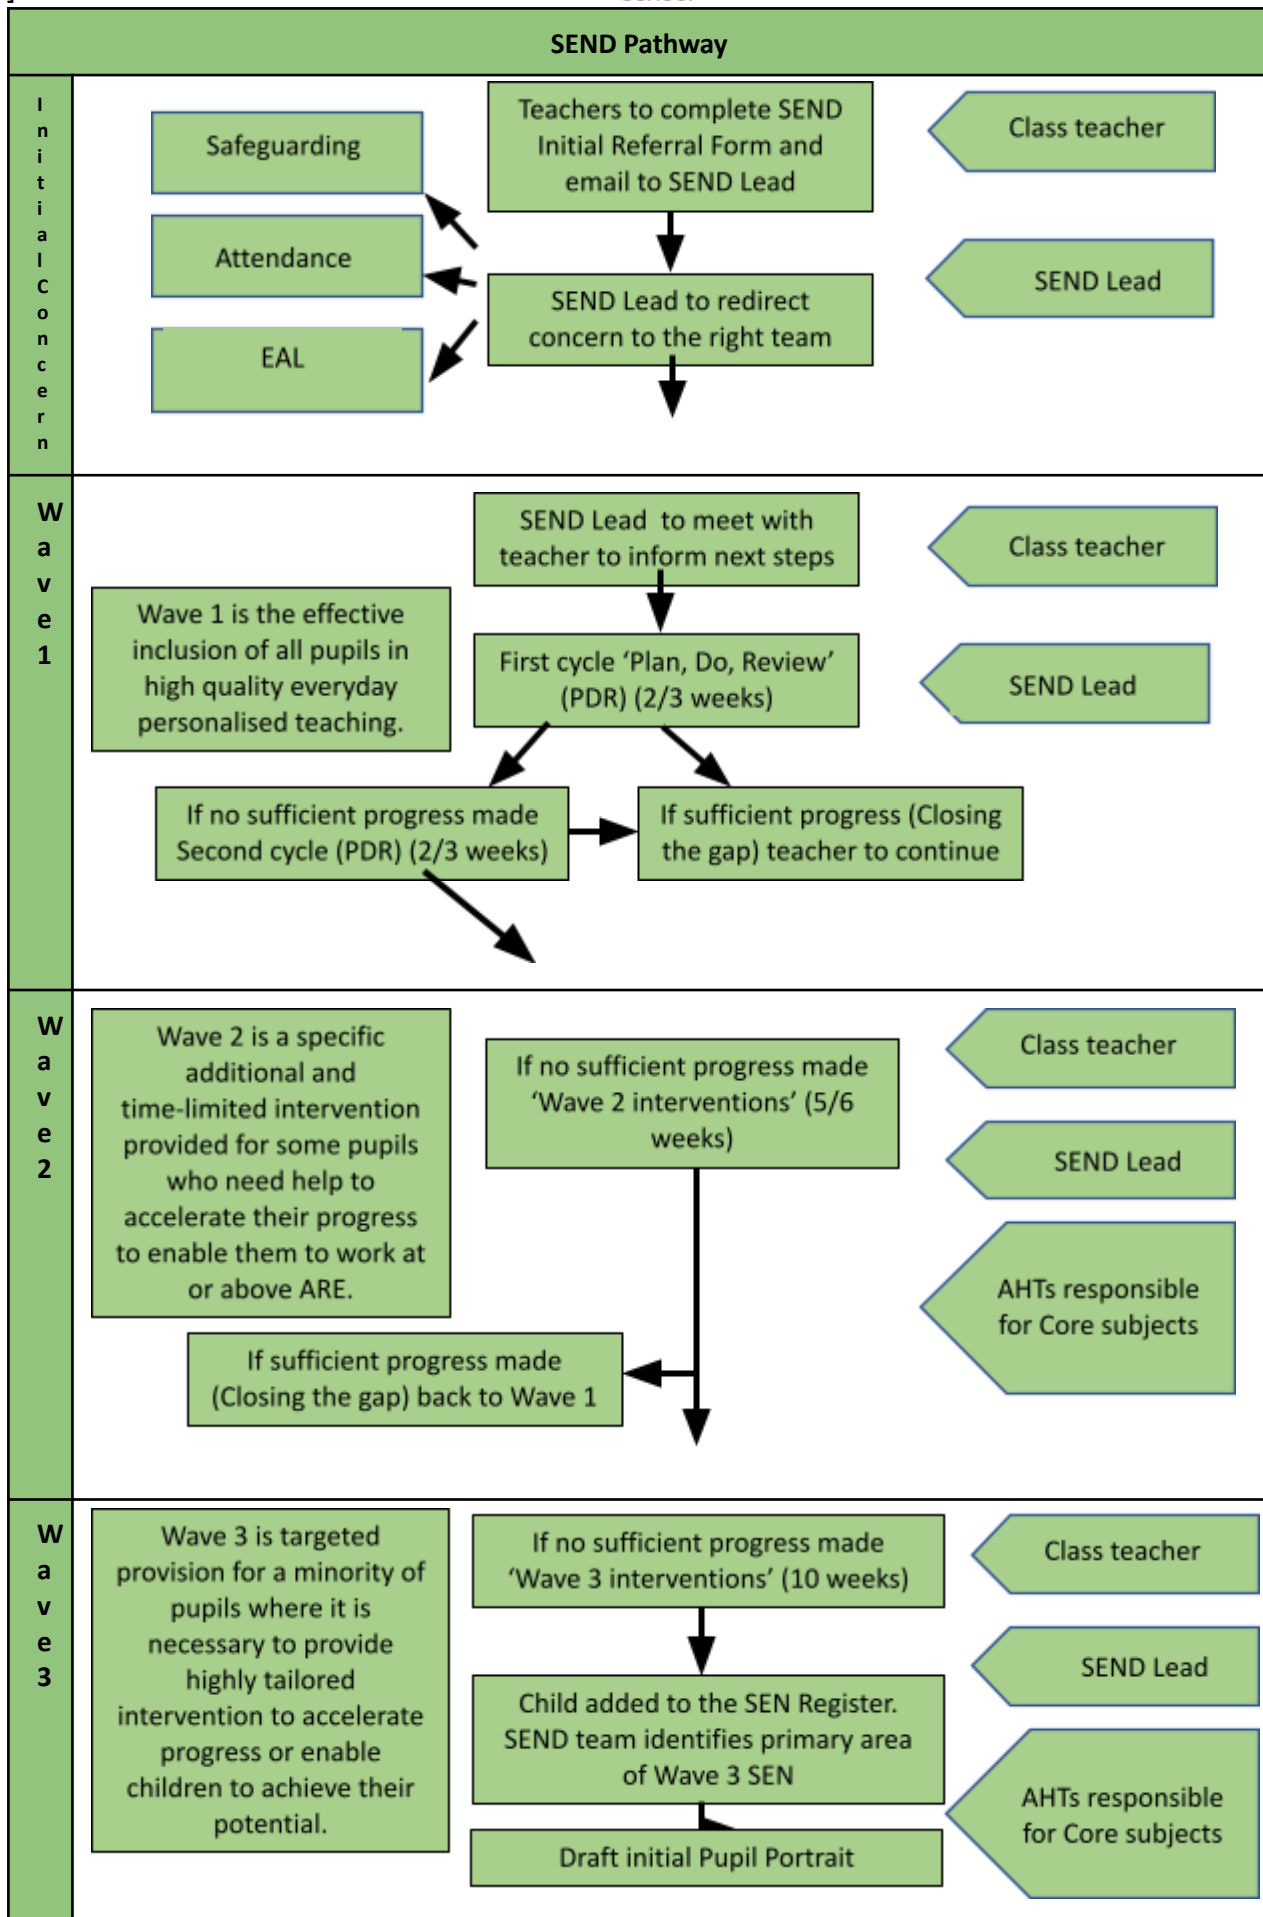

]

**E  
H  
C  
P**

EHCP is for pupils who need more support than is available through SEN support. EHCP identify needs and set out additional support to meet those needs.

If child meets the threshold, SEND Lead to meet with parents and apply for an EHCP

Class teacher

SEND Lead